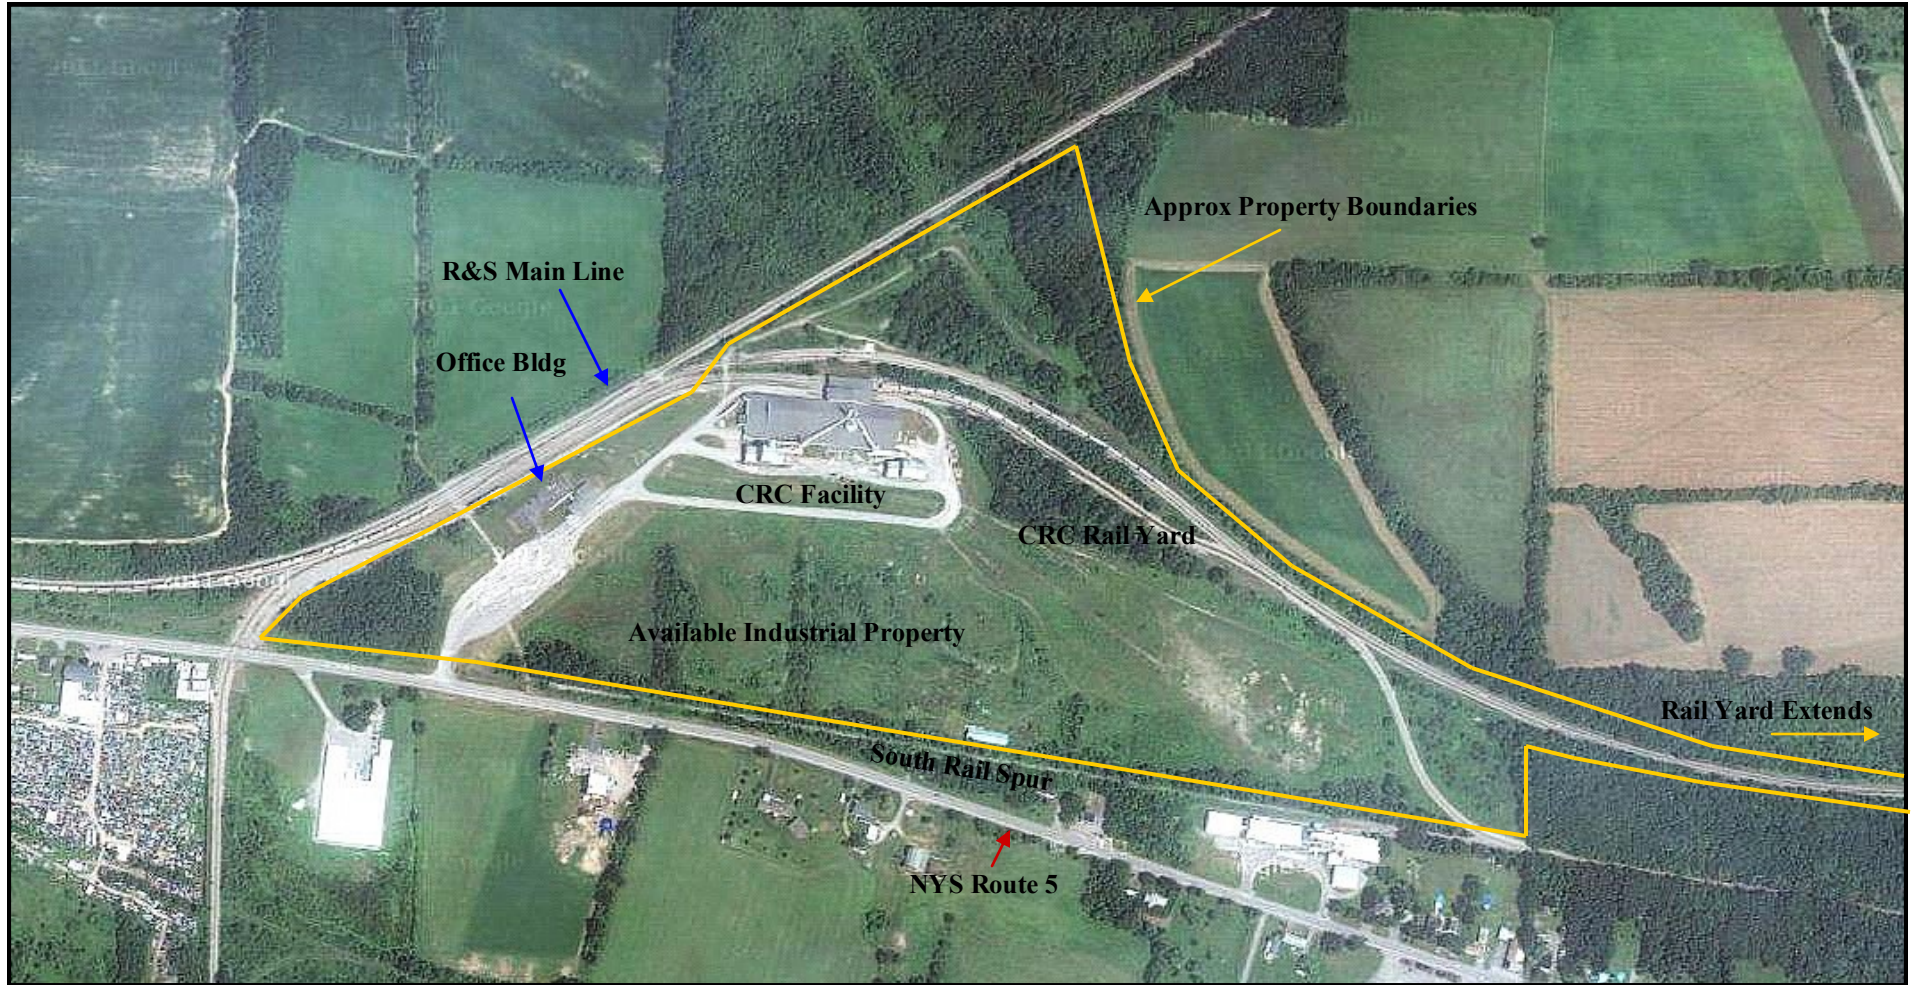

Light Industrial Property with Rail Yard
Total Site: 86 acres, Available Property approx 40 acres

2773 Caledonia Leroy Road
PO Box 76
Caledonia, NY 14423
www.crcconnect.com

- > Utilities Available: NG, Water, Electric, Broadband
- > Shared Infrastructure: Truck Parking Lot, Interior Roads, Truck Scale, Rail Scale, Rail Yard
- > Servicing Railroad: Rochester & Southern RR (Regional Line)
connections/thru rates NS, CSX, CP, CN